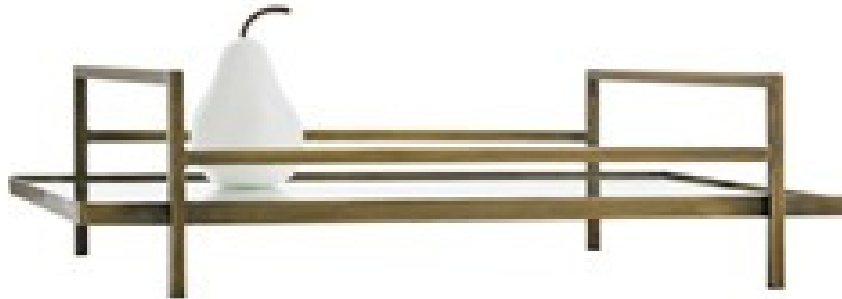

ANTHONY | WOLF COLLECTION

accessories

## Architectural Mirrored Tray

AAC007

Breakfast in bed never looked so good! Our mirrored tray with antique brass detailing is a handsome and sophisticated way to turn an ottoman into a cocktail table, serve the perfect cocktails, or to add dimension to a tablescape.

22"H x 16"W x 5.5"D